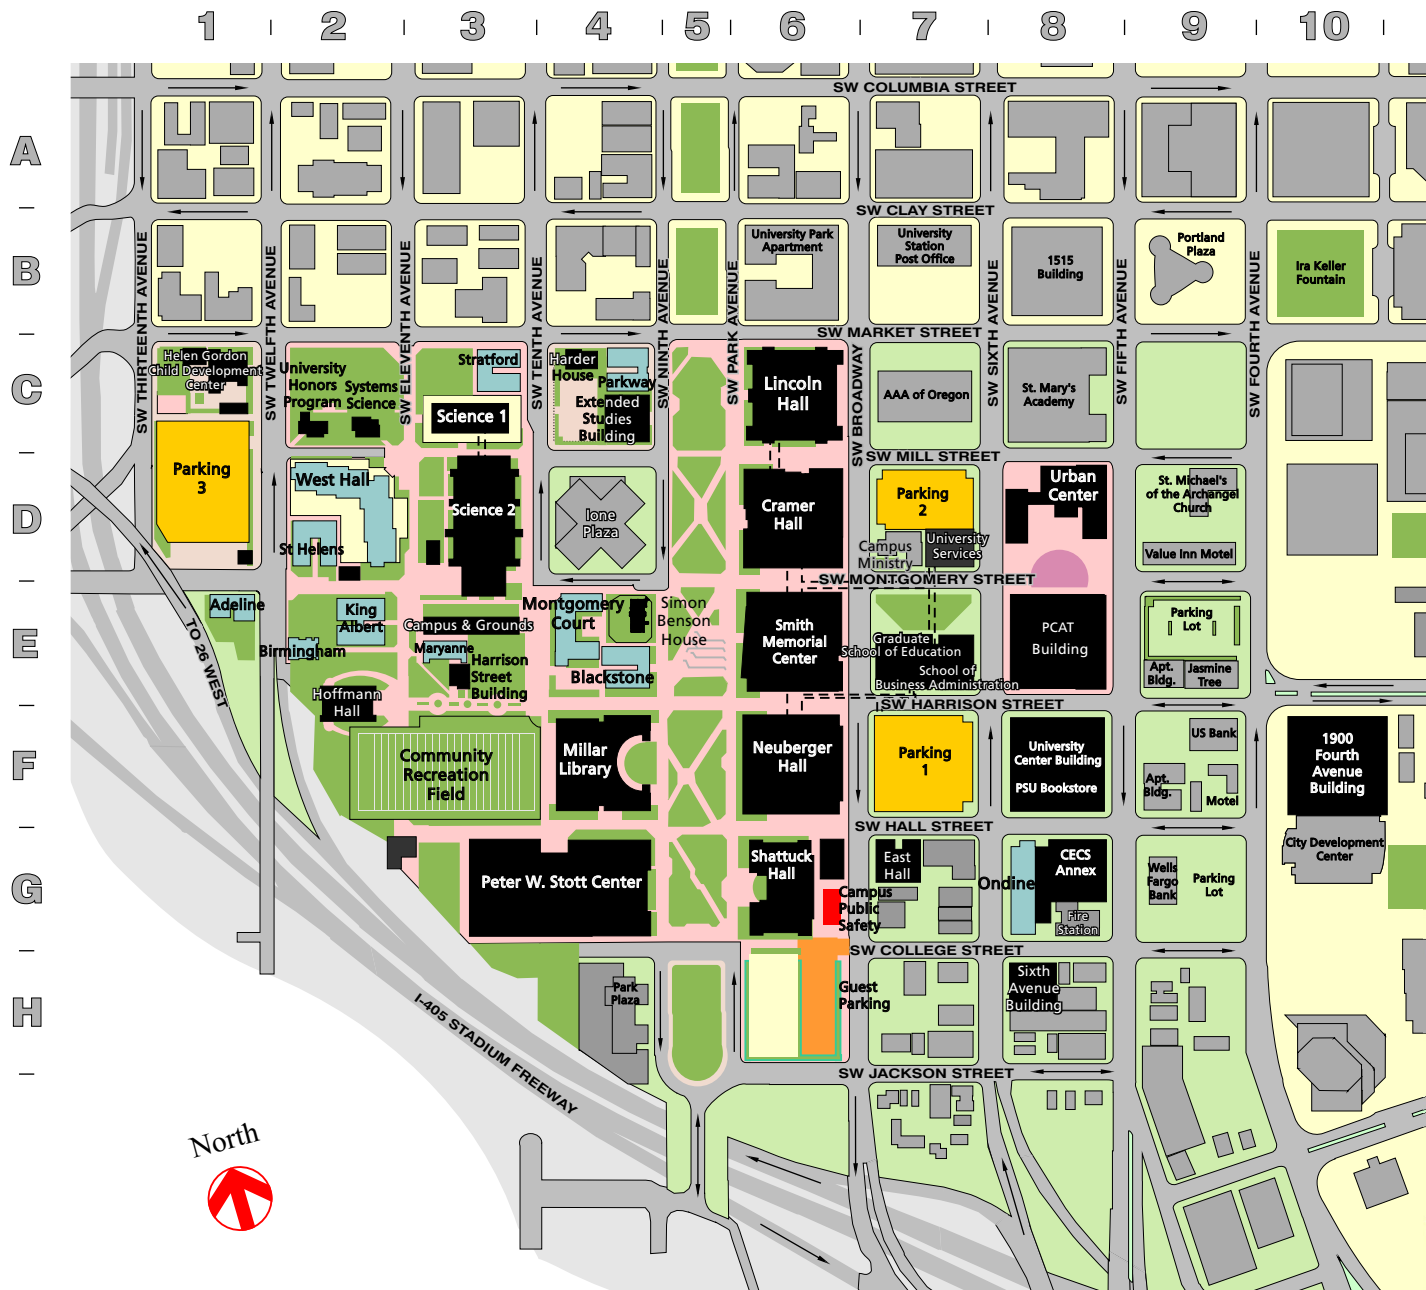

# PORTLAND STATE UNIVERSITY

## campus map

<b>UNIVERSITY BUILDINGS</b>	
School of Business Administration	E7
Cramer Hall	D6
Campus Public Safety	G6
East Hall	G7
Graduate School of Education	E7
Extended Studies	C4
Fourth Avenue Building	F10
Harder House	C4
Harrison St. Building	E3
Helen Gordon Child Development	C1
Hoffmann Hall	E2
Lincoln Hall	C6
Branford P. Millar Library	F4
Neuberger Hall	F6
Ondine	G8
Portland Center for Advanced Technology (PCAT)	E8
Peter W. Stott Center	G4
Sixth Avenue Building	H8
Science 1	C3
Science 2	D3
Shattuck Hall	G6
Simon Benson House	E4
Smith Memorial Center	E6
Systems Science	C2
Library East	E6
University Center Building	F8
University Honors Program	C2
University Services Building	D7
Urban Center	D8
<b>STUDENT RESIDENCES</b>	
Adeline	E1
Birmingham	E2
Blackstone	E4
King Albert	E2
Maryanne	E3
Montgomery Court	E4
Ondine	G8
Parkway	C4
St. Helen	D2
Stratford	C3
West Hall	D2
<b>GUEST &amp; METER PARKING</b>	
Shattuck Hall Parking	H6
<b>PERMIT &amp; METER PARKING</b>	
Parking 1	F7
Parking 2	D7
Parking 3	D1
<b>CAMPUS PUBLIC SAFETY</b>	503-725-4407 (24 hrs)
<b>CAMPUS RESOURCES</b>	
Campus Information	503-725-3000
Disabilities Services for Students	503-725-4150
Parking Office	503-725-6504 (TTD) 503-725-3442
<b>Web:</b>	<a href="http://www.pdx.edu">www.pdx.edu</a>